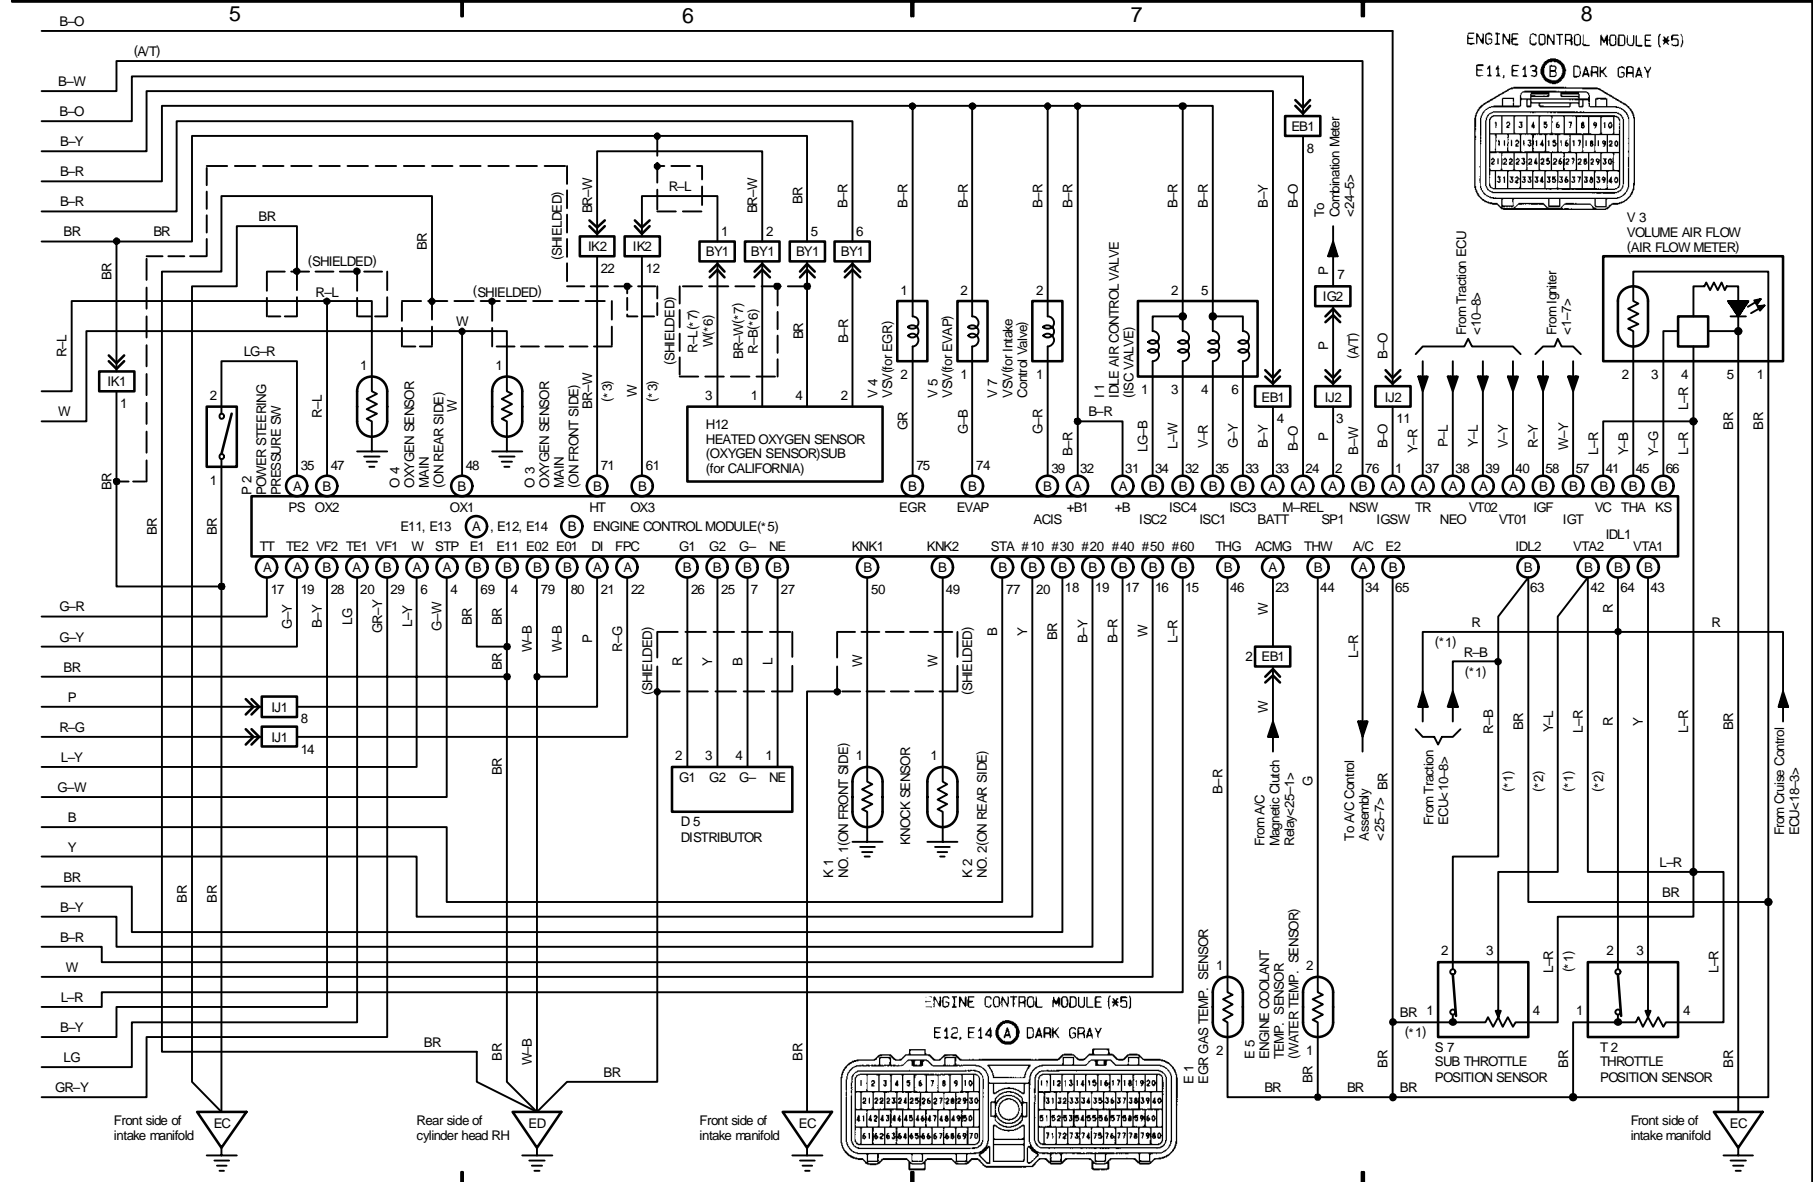

3 LEXUS SC400/SC300(Cont' d)

Engine Control(SC300)

- *5: Engine and Electronic Controlled Transmission ECU(AT), Engine ECU(MT)
- *6: w/o CD Player
- *7: w/ CD Player