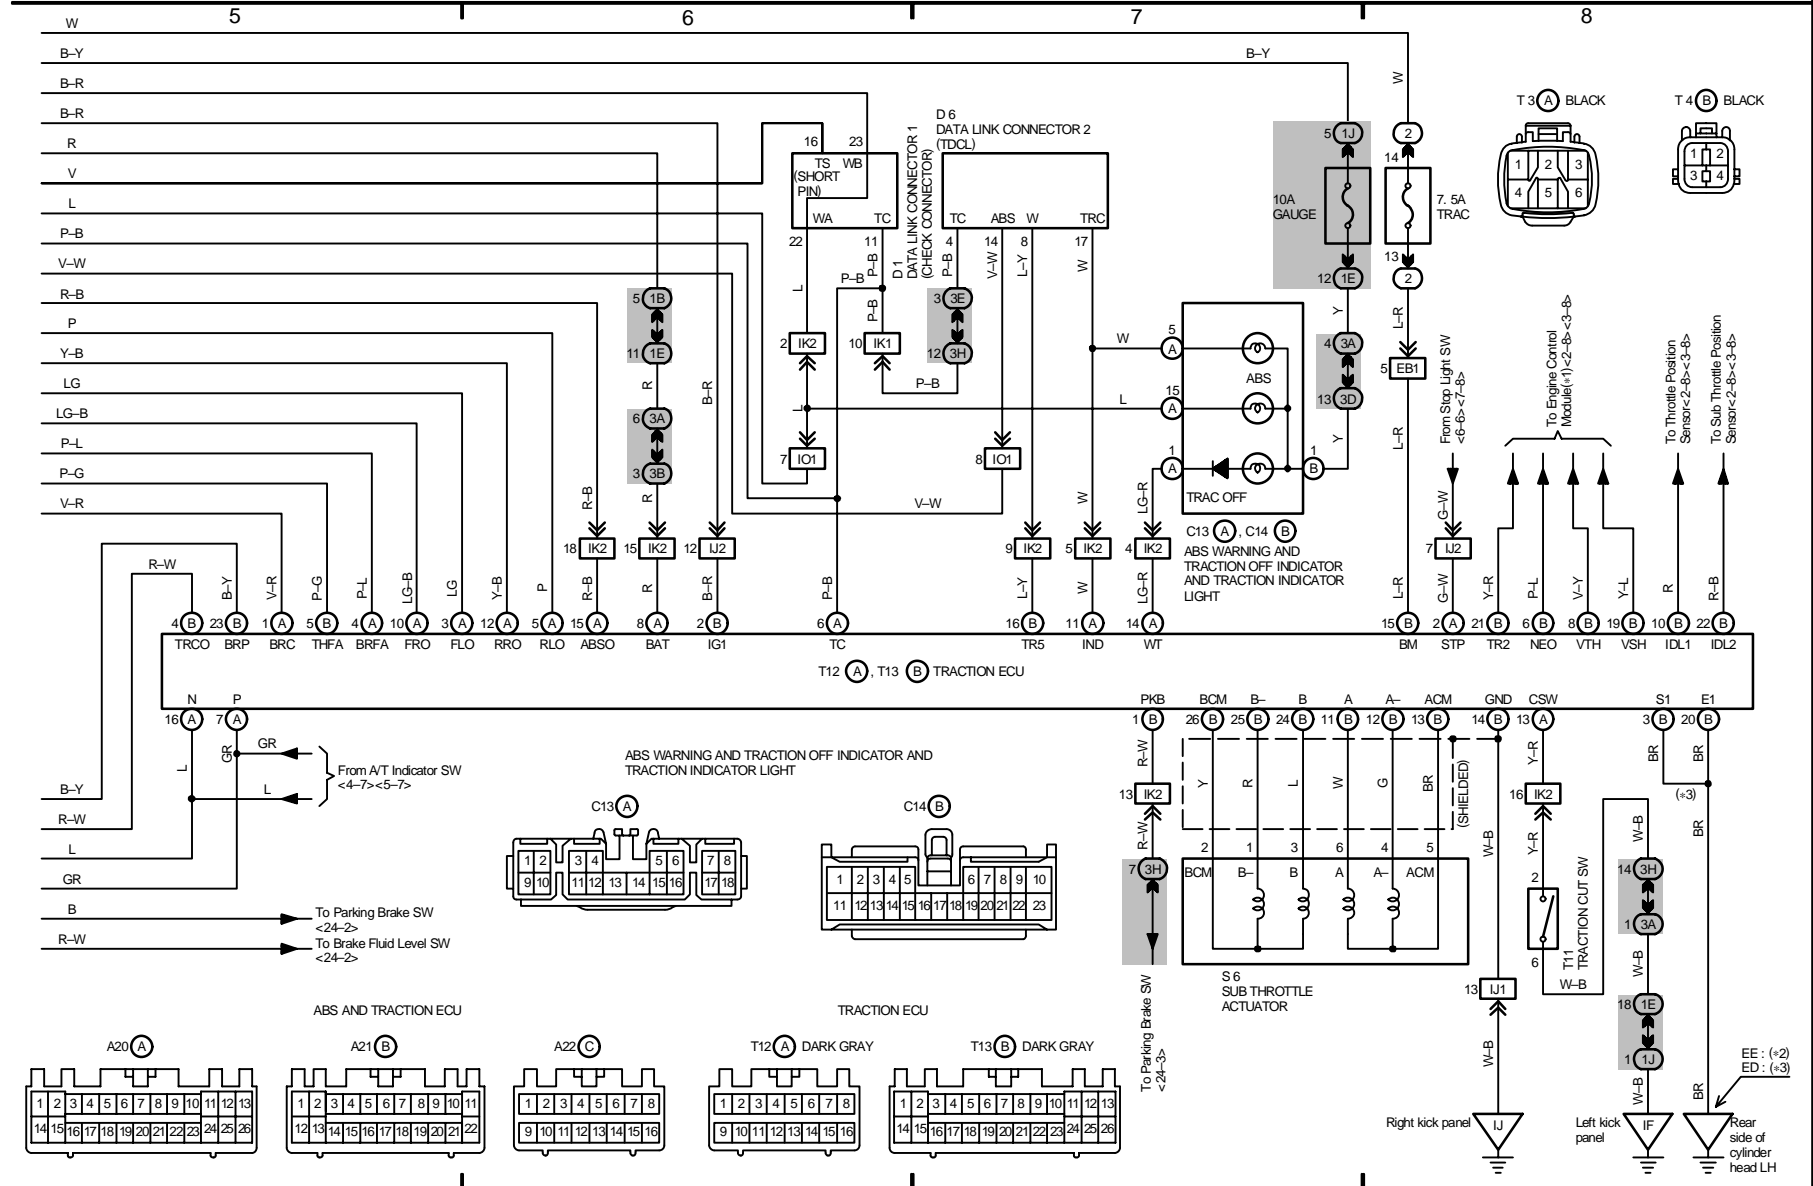

10 LEXUS SC400/SC300(Cont' d)

ABS and Traction Control

*1 : Engine and Electronic Controlled
Transmission ECU
*2 : SC400
*3 : SC300