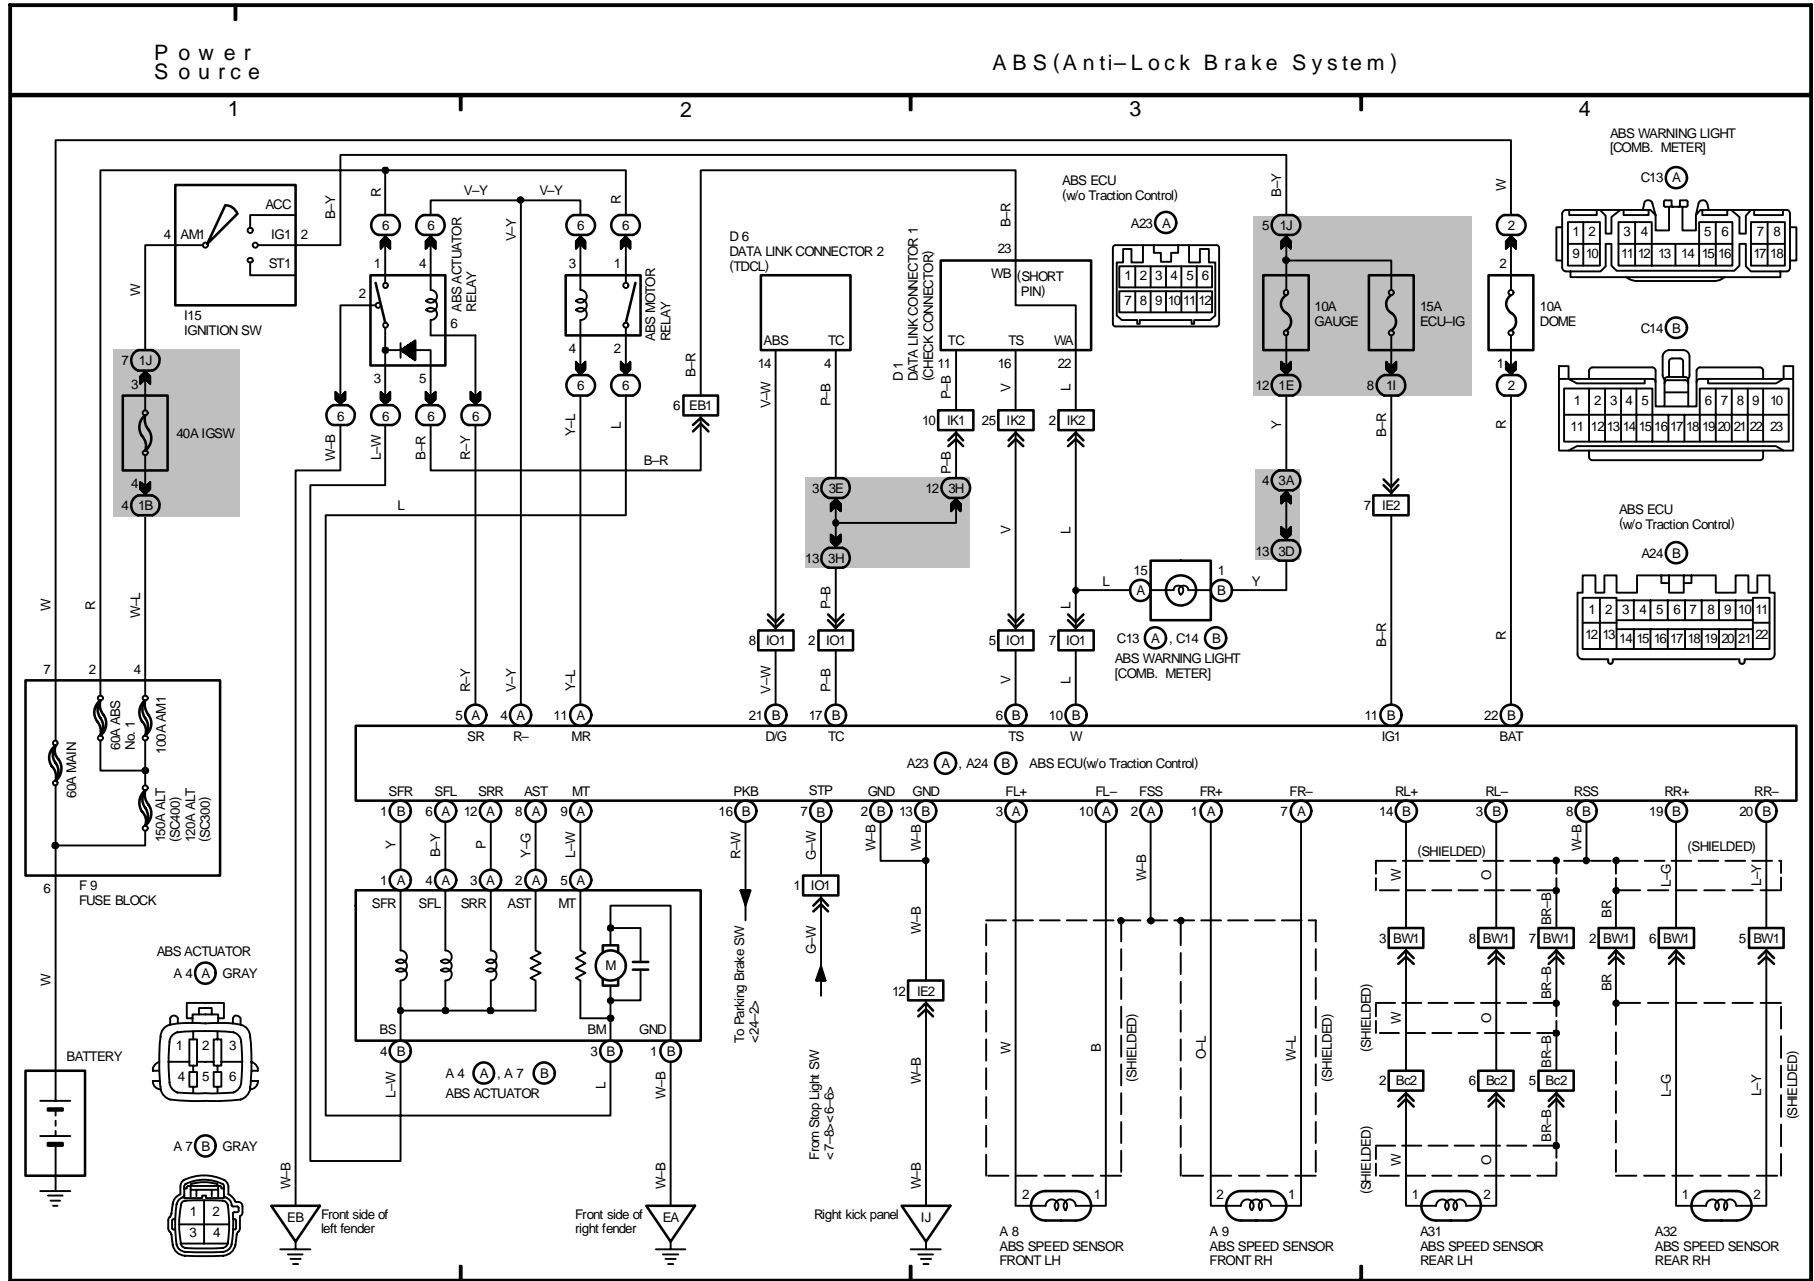

11 LEXUS SC400/SC300