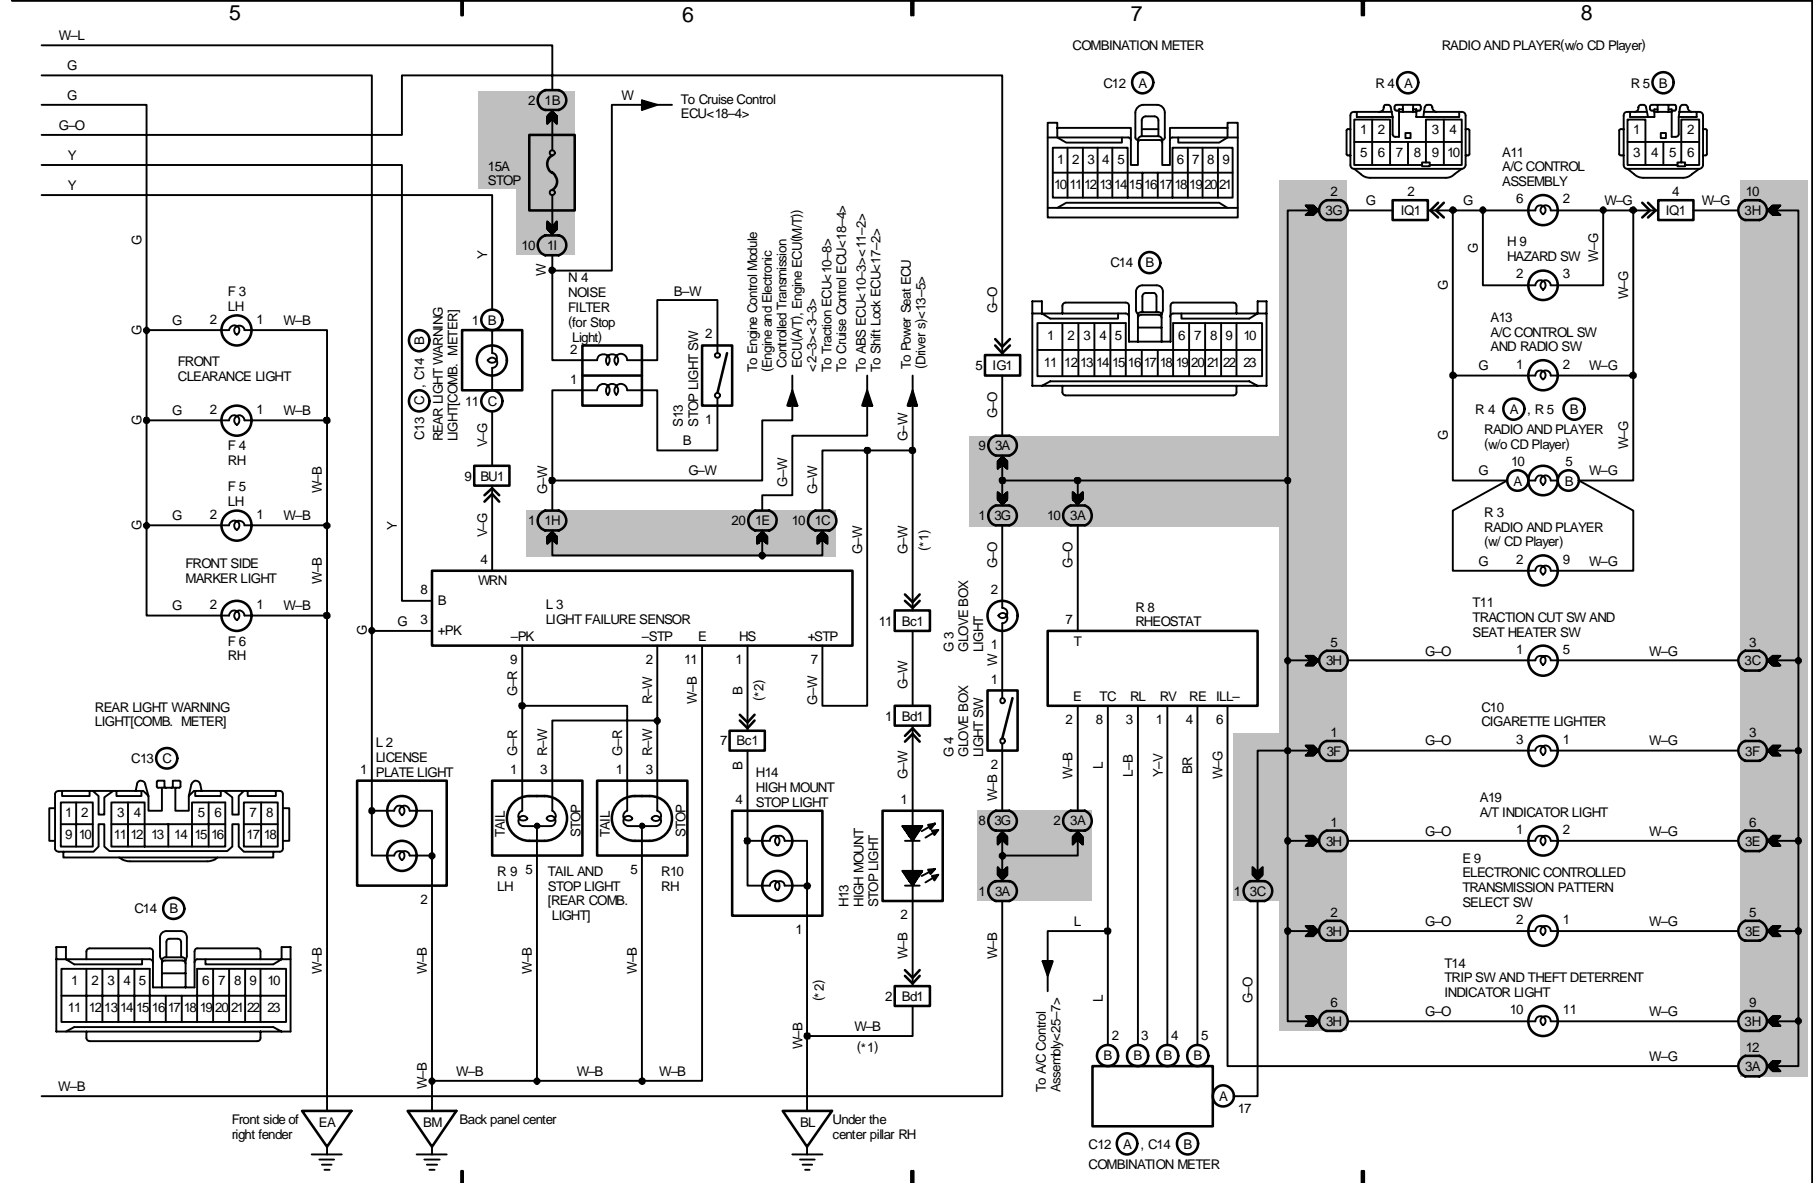

6 LEXUS SC400/SC300(Cont' d)

Taillight and Stop Light(for USA)

Illumination(for USA)

- *1: w/ Rear Spoiler
- *2: w/o Rear Spoiler
- *3: w/ Memory Power Seat
- *4: w/o Memory Power Seat
- *5: SC300
- *6: SC400