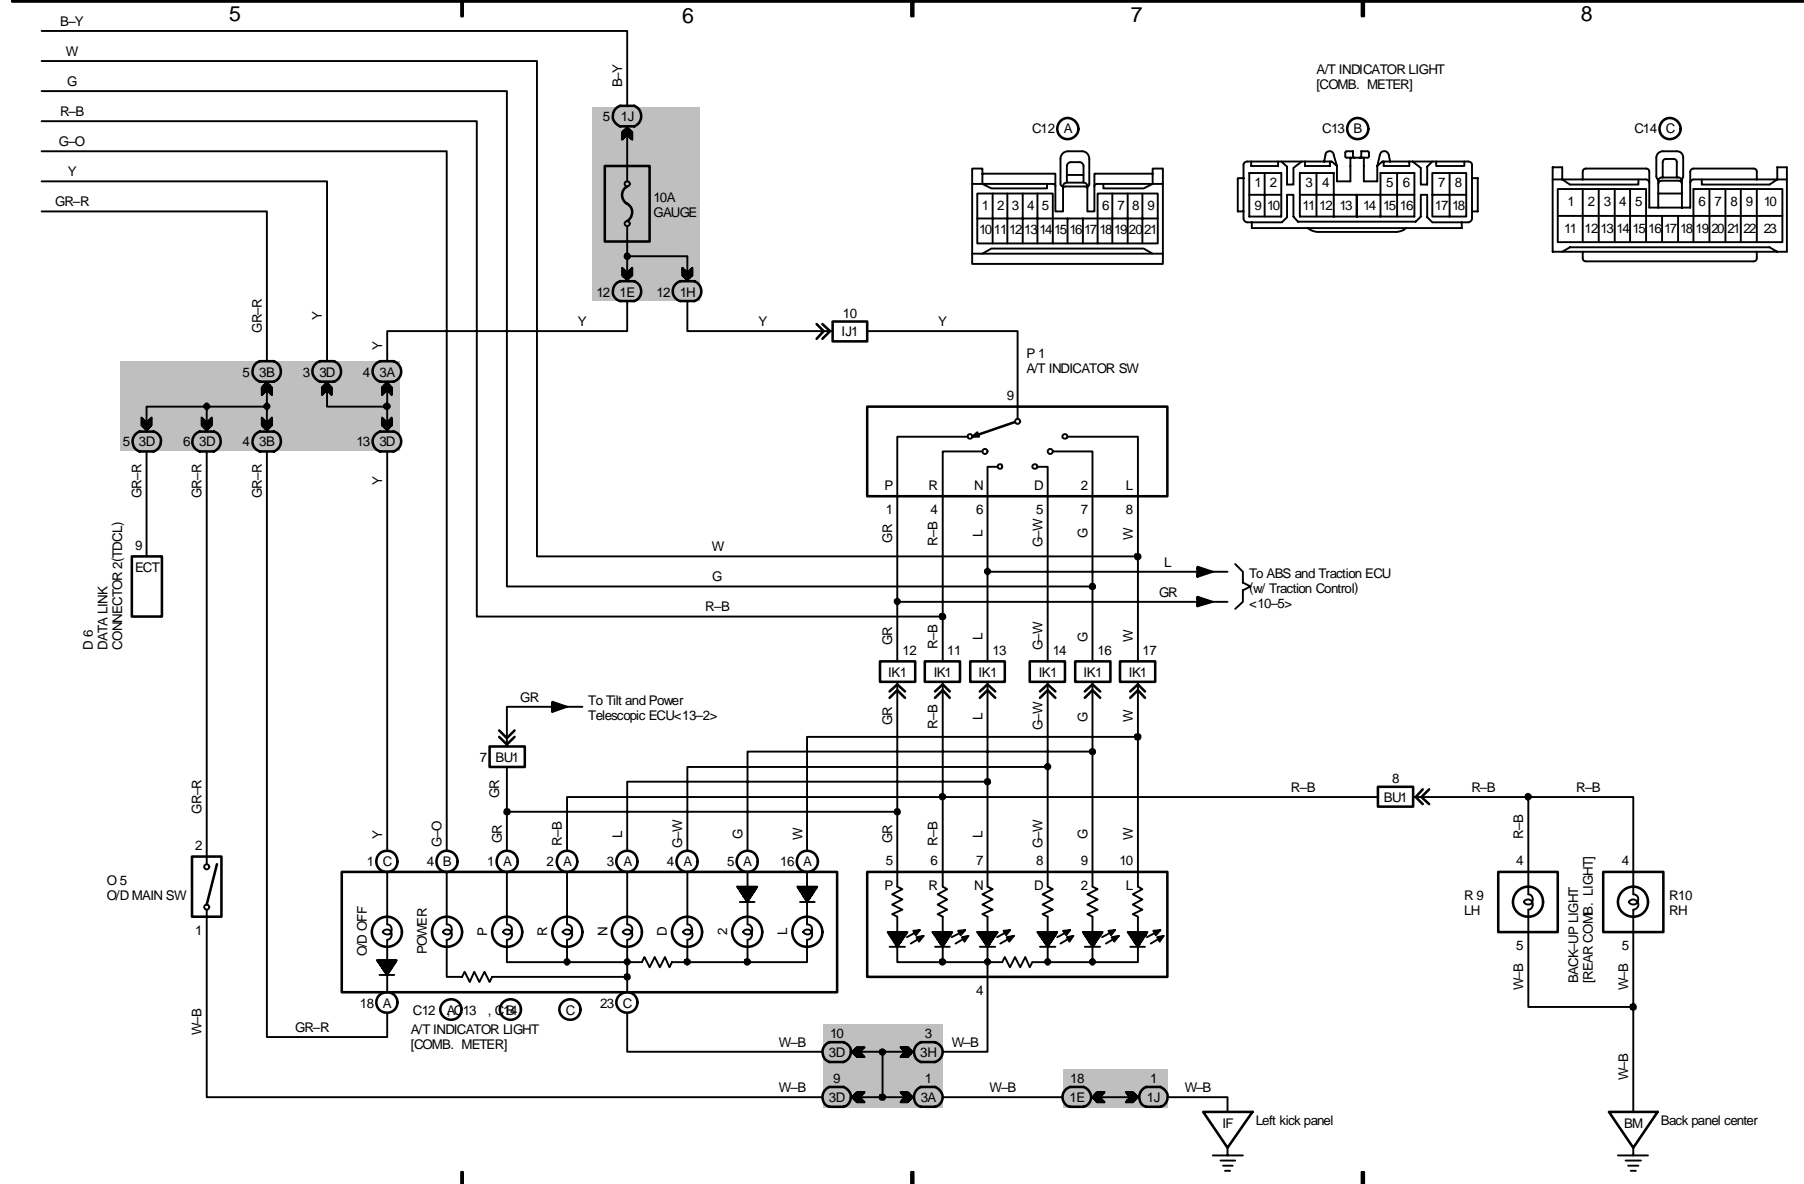

4 LEXUS SC400/SC300(Cont' d)

Electronic Controlled Transmission and A/T Indicator(SC400)

Back-Up Light(SC400)